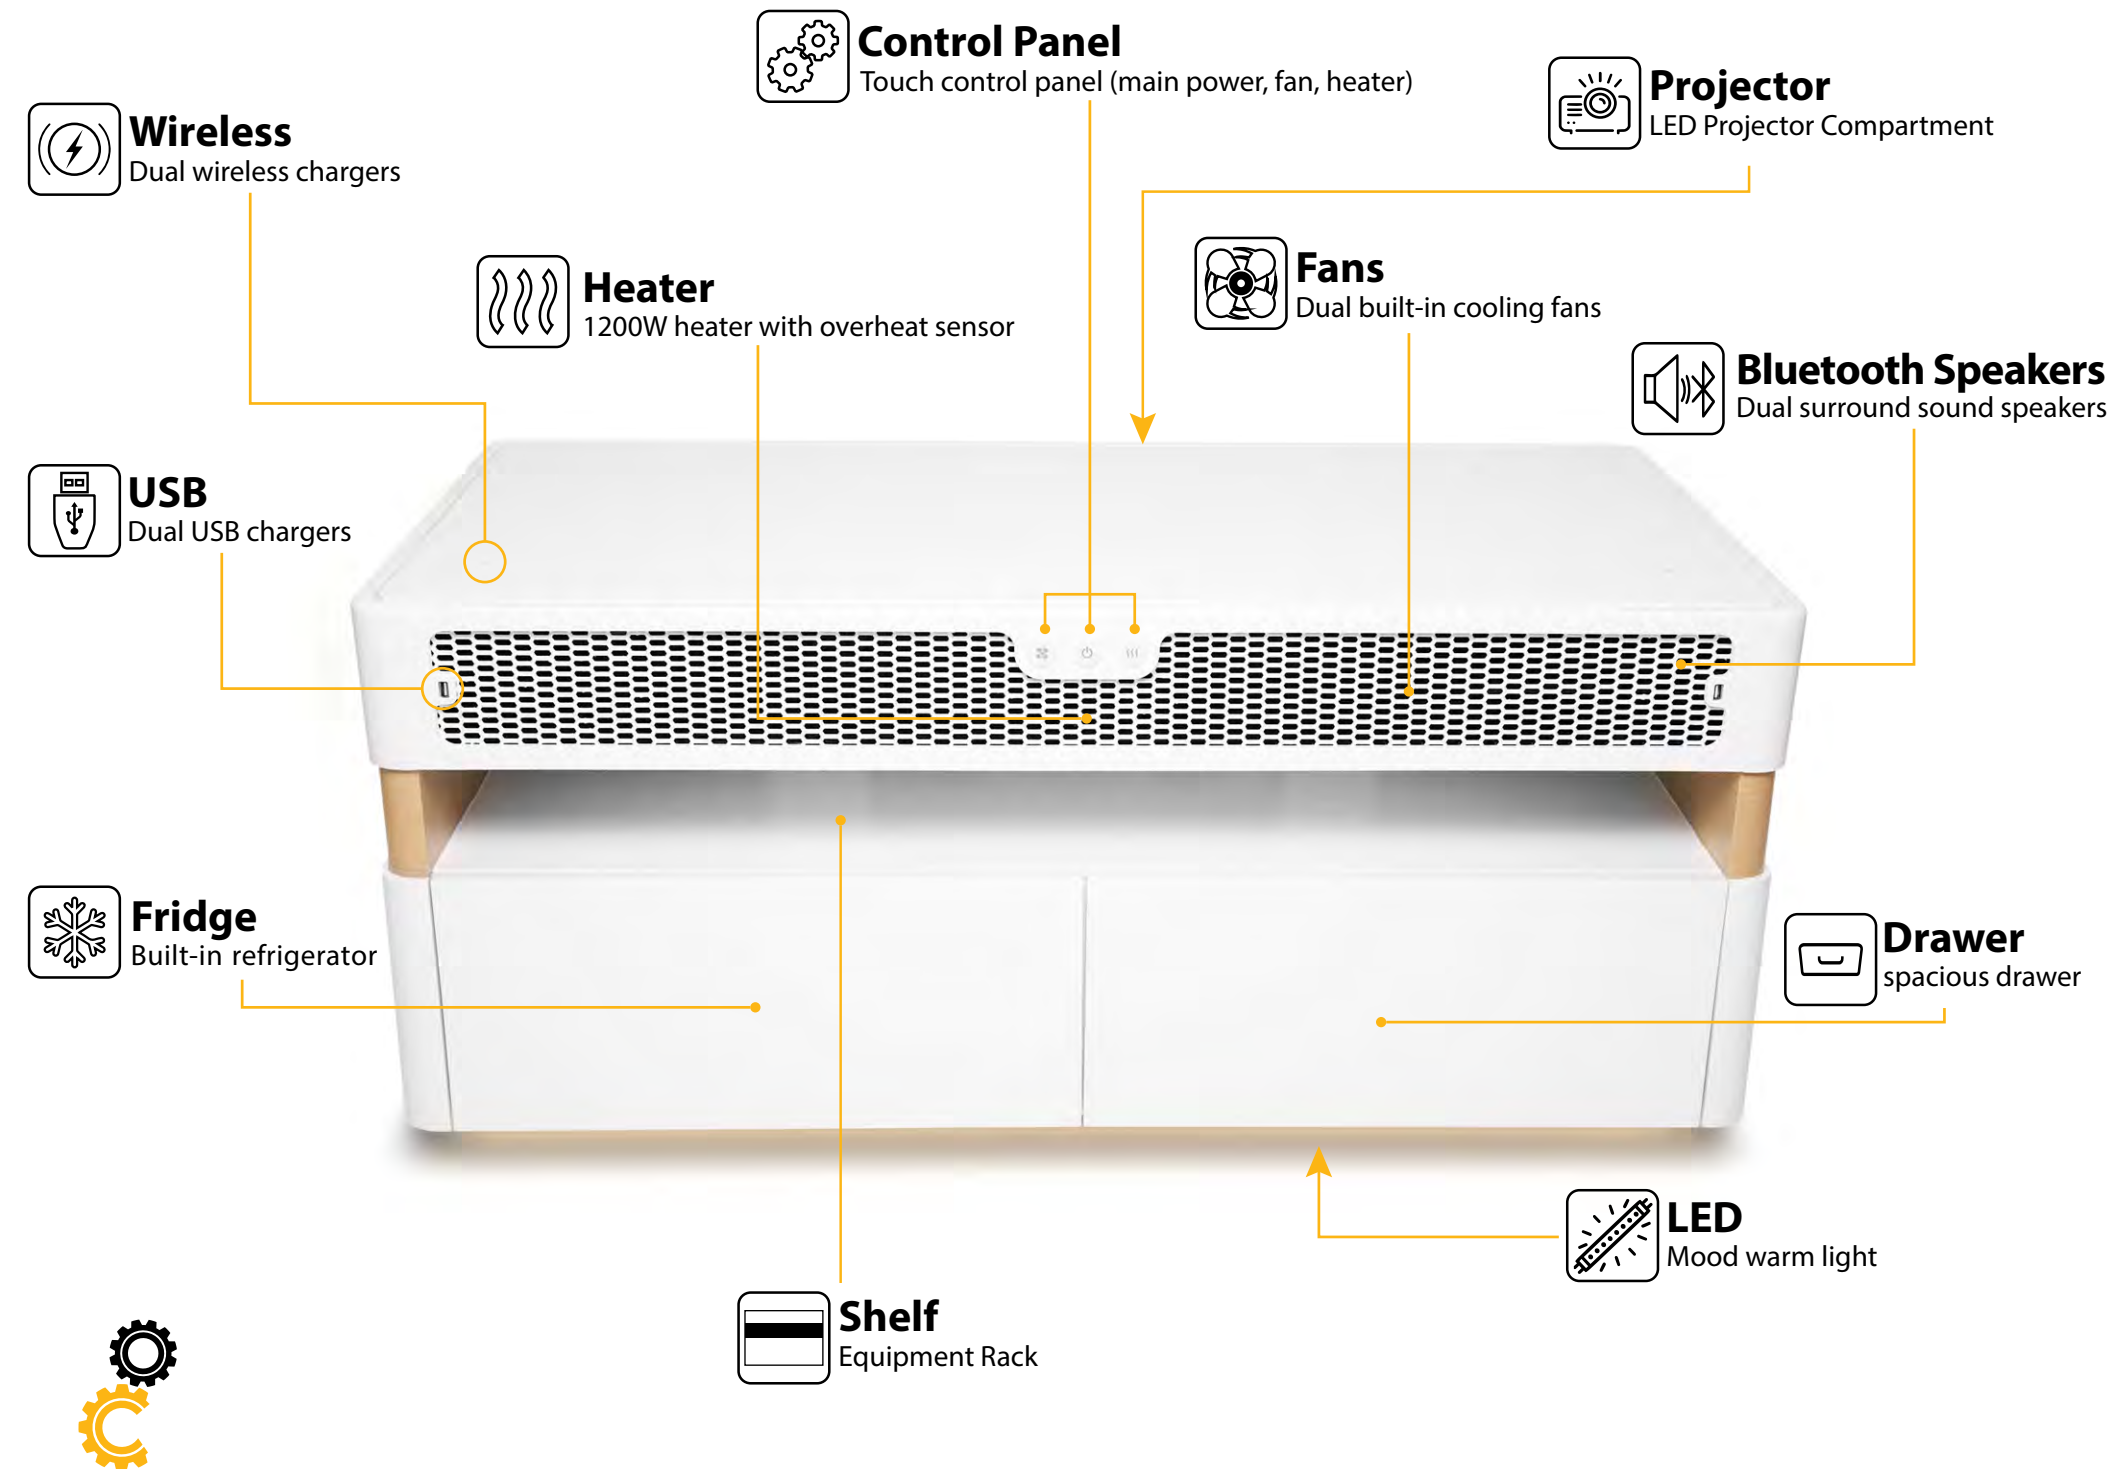

WE C R E E

All In One Table

Sit back and enjoy your favorite movie or show with the LED Projector feature. While you aren't using it just slide the compartment door to keep the lense protected.

Storage is no issue for this table, plenty of room for remotes, devices, even snacks and other refreshments!

Wecree8 Innovations designed this state of the art coffee table with user experience in mind. Our goal is to make modern living solutions that are both stylish and smart.

We engineered this coffee table to have features that you might not even have realized were possible for a coffee table to have. Having some friends over and want to play some music? Just connect to the table's bluetooth speaker feature and enjoy. Need a refreshment while watching the big game but don't want to miss a moment? Just open up the refrigerator section and grab a drink.

Keep scrolling to see what else this state of the art table can do you for you! Support Wecree8 Innovations on IndieGoGo to bring this to life at scale!

Touch control panel
LED light indicator

Heater
1200W heating
fan spreading system

Wireless
Dual wireless chargers

LED
Under LED mood-light

Plugs
4 power plug outlet

A11 table dimensions

Color combination

White color

Glossy white top with a gloss white frame, accompanied by an oak wood belt.