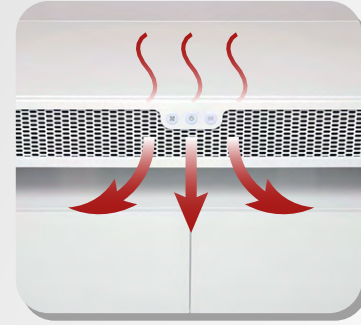

WE C R E E

All In One Table

Sit back and enjoy your favorite movie or show with the LED Projector feature. While you aren't using it just slide the compartment door to keep the lense protected.

Storage is no issue for this table, plenty of room for remotes, devices, even snacks and other refreshments!

Wecree8 Innovations designed this state of the art coffee table with user experience in mind. Our goal is to make modern living solutions that are both stylish and smart.

We engineered this coffee table to have features that you might not even have realized were possible for a coffee table to have. Having some friends over and want to play some music? Just connect to the table's bluetooth speaker feature and enjoy. Need a refreshment while watching the big game but don't want to miss a moment? Just open up the refrigerator section and grab a drink.

Keep scrolling to see what else this state of the art table can do you for you! Support Wecree8 Innovations on IndieGoGo to bring this to life at scale!

Touch control panel
LED light indicator

Heater
1200W heating
fan spreading system

Fridge
Built-in refrigerator

Drawer
spacious drawer

Fans
Dual cooling blowing fans

Projection
LED Projection Compartment

Bluetooth Speakers
Dual high quality
bluetooth stereo speakers

Shelf
Equipment Rack

USB
Dual USB charger ports