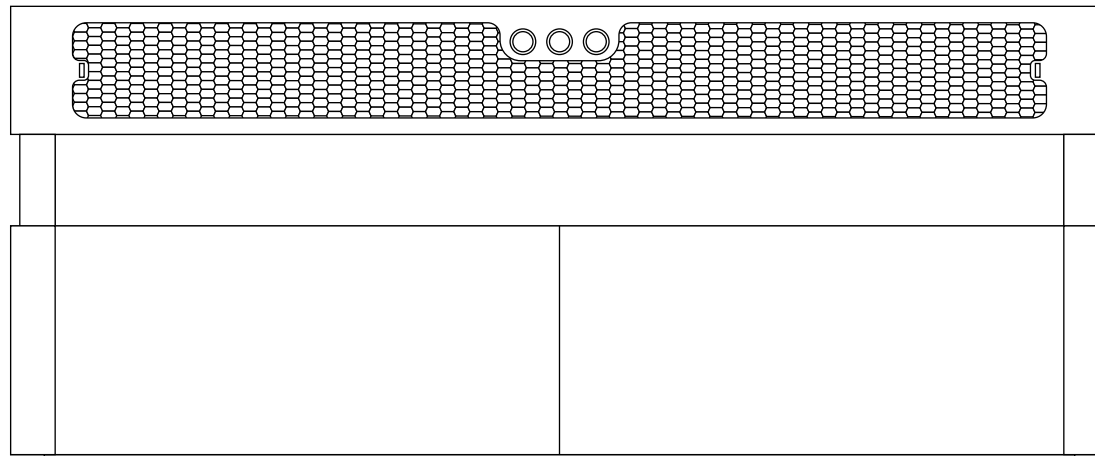

WE C R E E

All In One Table

Sit back and enjoy your favorite movie or show with the LED Projector feature. While you aren't using it just slide the compartment door to keep the lense protected.

Storage is no issue for this table, plenty of room for remotes, devices, even snacks and other refreshments!

Wireless
Dual wireless chargers

LED
Under LED mood-light

Plugs
4 power plug outlet

A11 table dimensions

Color combination

White color

Glossy white top with a gloss white frame, accompanied by an oak wood belt.