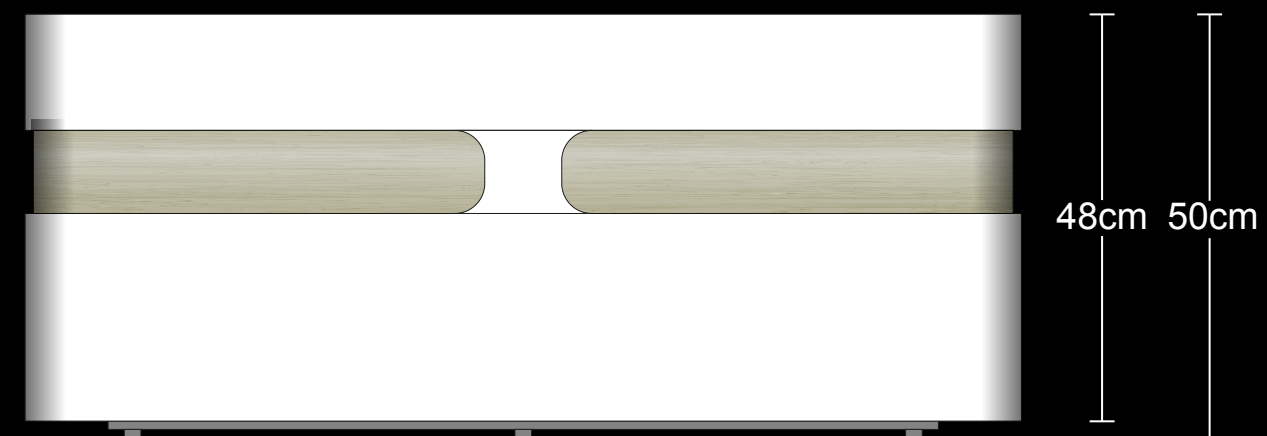

Wireless
Dual wireless chargers

LED
Under LED mood-light

Plugs
4 power plug outlet

A11 table dimensions

Color combination

White color

Glossy white top with a gloss white frame, accompanied by an oak wood belt.