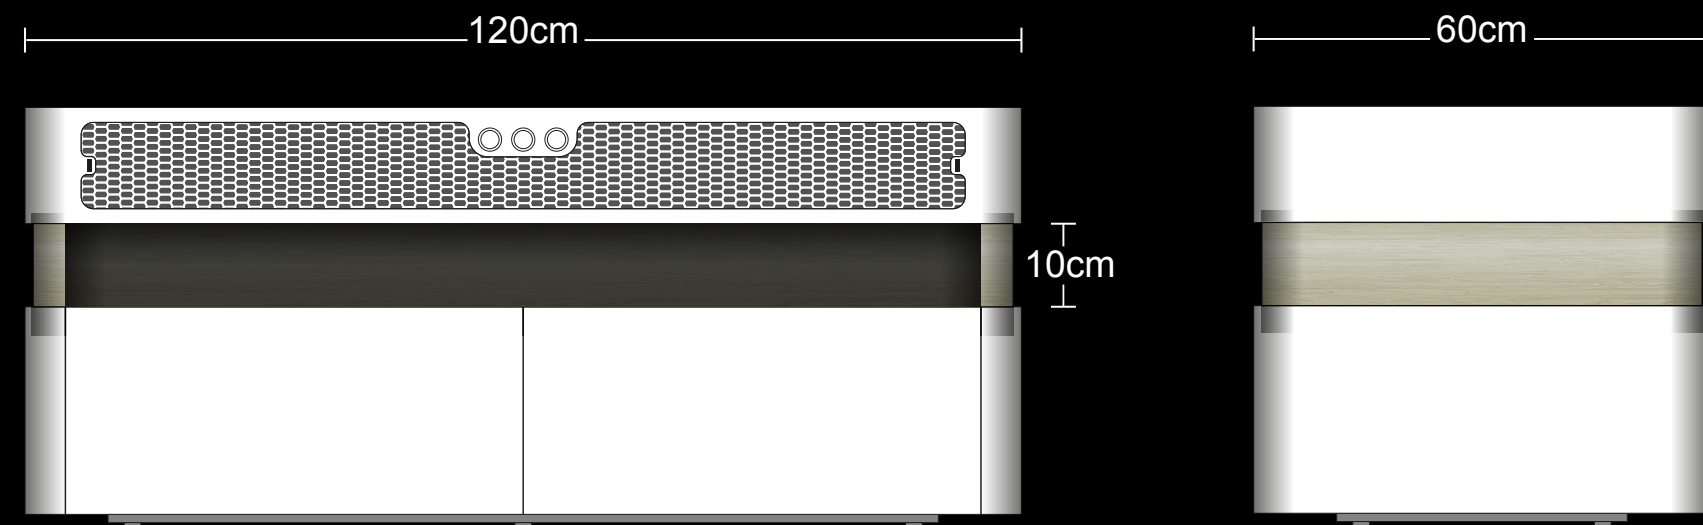

Wireless
Dual wireless chargers

LED
Under LED mood-light

Plugs
4 power plug outlet

A11 table dimensions

Color combination

White color

Glossy white top with a gloss white frame, accompanied by an oak wood belt.