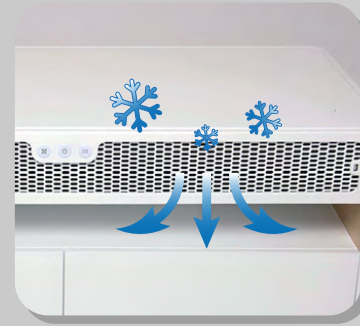

WE C R E E

All In One Table

Sit back and enjoy your favorite movie or show with the LED Projector feature. While you aren't using it just slide the compartment door to keep the lense protected.

Storage is no issue for this table, plenty of room for remotes, devices, even snacks and other refreshments!

Keep scrolling to see what else this state of the art table can do you for you! Support Wecree8 Innovations on IndieGoGo to bring this to life at scale!

Touch control panel
LED light indicator

Heater
1200W heating
fan spreading system

Fridge
Built-in refrigerator

Drawer
spacious drawer

Fans
Dual cooling blowing fans

Projection
LED Projection Compartment

Bluetooth Speakers
Dual high quality
bluetooth stereo speakers

Shelf
Equipment Rack

USB
Dual USB charger ports